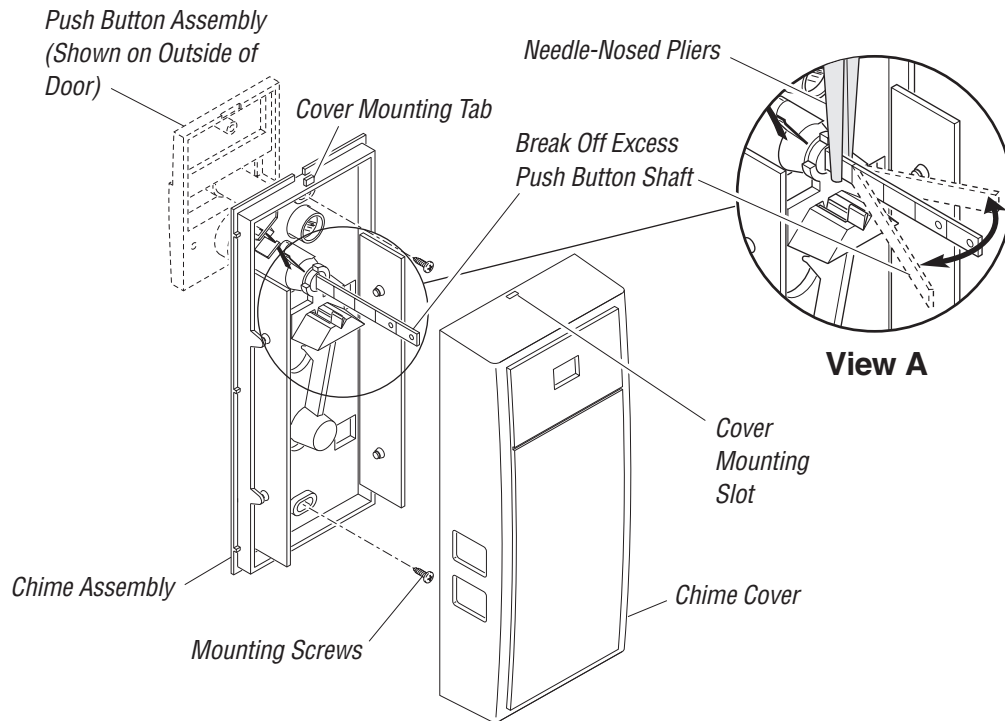

Apartment Chime CHIME & PUSH BUTTON

Heath®/Zenith

SPECIFICATION SHEET

Model # **29**

Features

- Chime and push button kit
- Optical lens viewer "peephole" to see guests at the door
- Name card holder on front of push button

2445 Nashville Road
P.O. Box 90045
Bowling Green, KY 42102-9045

Tech Service (800) 858-8501
Sales (270) 846-8400
Fax (270) 846-8501

www.heath-zenith.com

WIRING

Attaching Push Button Assembly to Door

Mounting Chime Assembly and Attaching Chime Cover