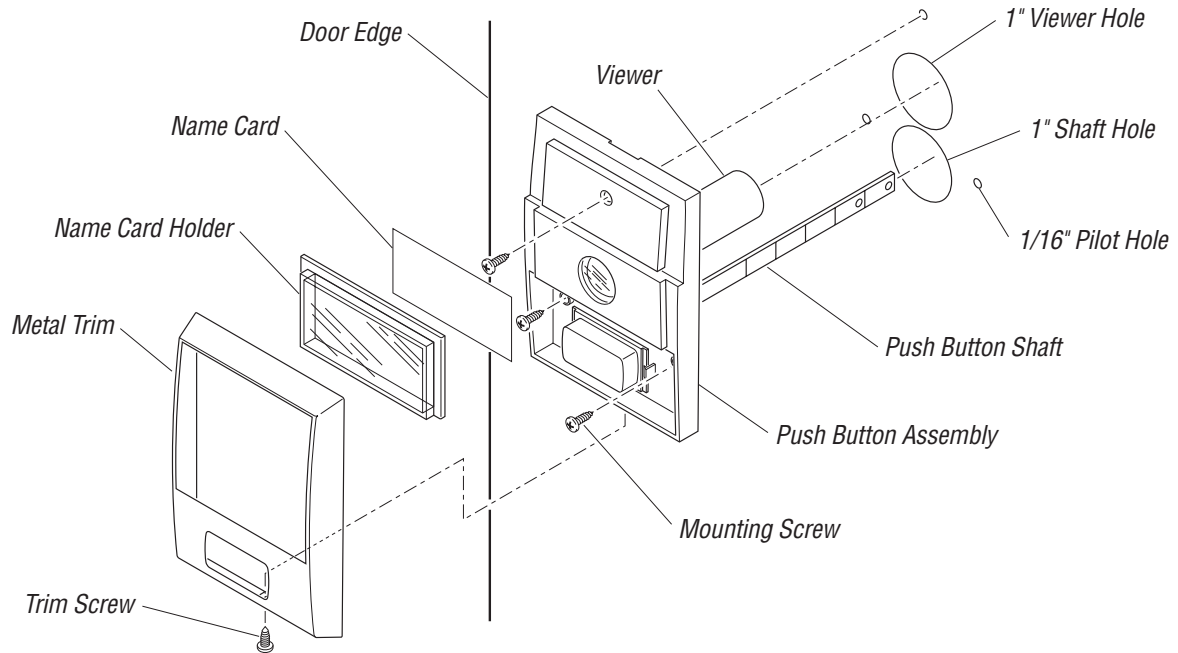

WIRING

Attaching Push Button Assembly to Door